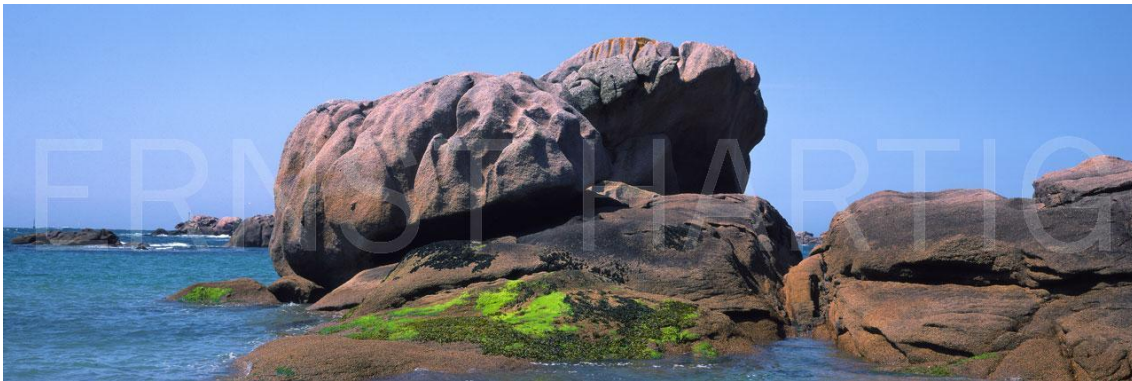

# ERNST HARTIG

Rosa Granitküste Bretagne 2002  
Photography

Fine Art Print on Hahnemühle German Etching 310g Paper  
Image size 5.9 x 17.7 inch  
Edition A of 3  
EUR 85.00